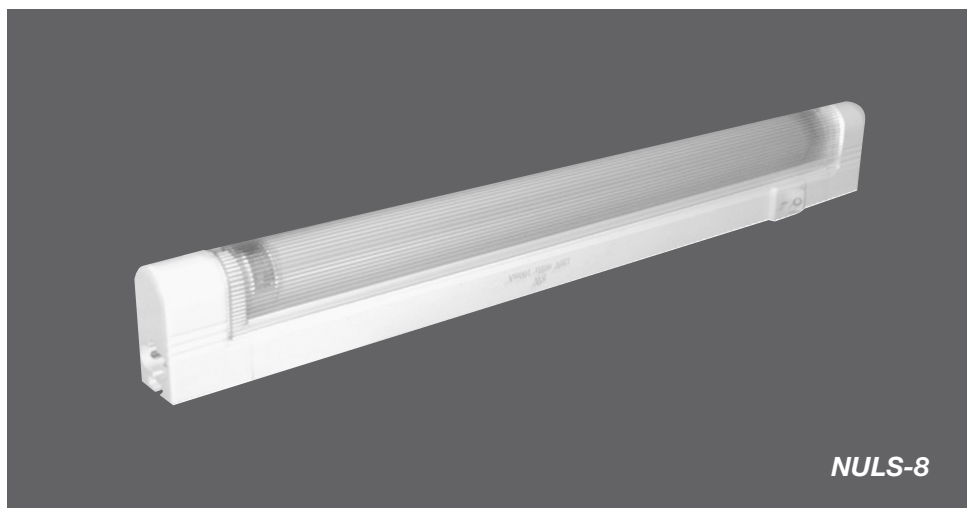

NULS-8/13/18/21/24/28

Low Profile T5 Fluorescent Under Cabinet Fixture

LAMP WATTAGE

- (1) F8T5
- (1) F13T5
- (1) F18T5
- (1) F21T5
- (1) F24T5
- (1) F28T5

DESCRIPTION

T5 Fluorescent slim, low profile under cabinet lighting fixtures ranging in length from 13-1/2" (34cm) to 47" (119cm) and 8 to 28 watts. Ideal for narrow spaces for illuminating window displays

FEATURES

- Efficient T5 Fluorescent Light Source
- Solid State Electronic Ballast
- Flicker-Free Start Up
- Six Available Lengths
- UV Rated One-Piece Clear Diffuser
- UL Listed, Portable Lamp Fixture

HOUSING

.09 Injection Molded White Plastic Construction

MOUNTING

Hardware provided for mounting fixture either to standard horizontal surface or to vertical wall surface.

ELECTRICAL SYSTEM

Sockets accept bi-pin T5 fluorescent light source. Fixture contains recessed male connector for attachment to female receptacle from either 120V power cord or connector from other fixture. Integral solid state ballast for efficient operation.

Rocker switch on side of fixture allows independent on/off control.

Note: 10 fixtures maximum may be connected together on single 120V power cord feed. Do not exceed 10 fixtures per feed.

UL LISTED

UL Listed as Portable Fixture

ACCESSORIES

- NRA-125... Straight Connector (Included with Fixture)
- NRA-125/6 6" Flexible Connector
- NRA-125/12 12" Flexible Connector
- NRA-125/18 18" Flexible Connector